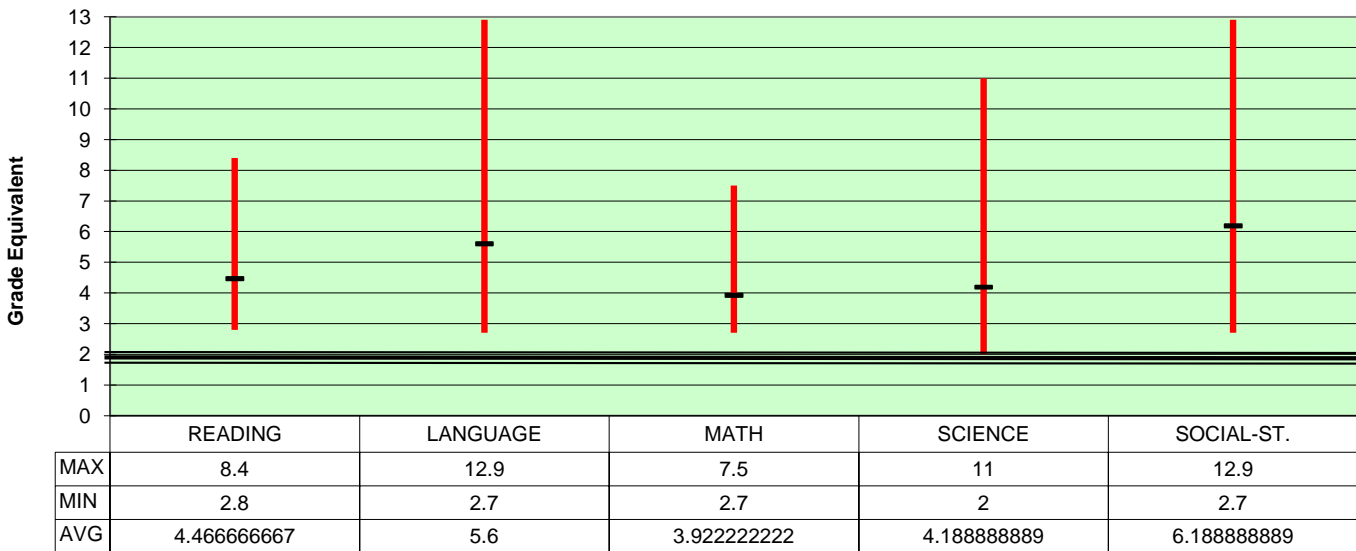

GRADE-2 : Terra Nova CTBS Plus